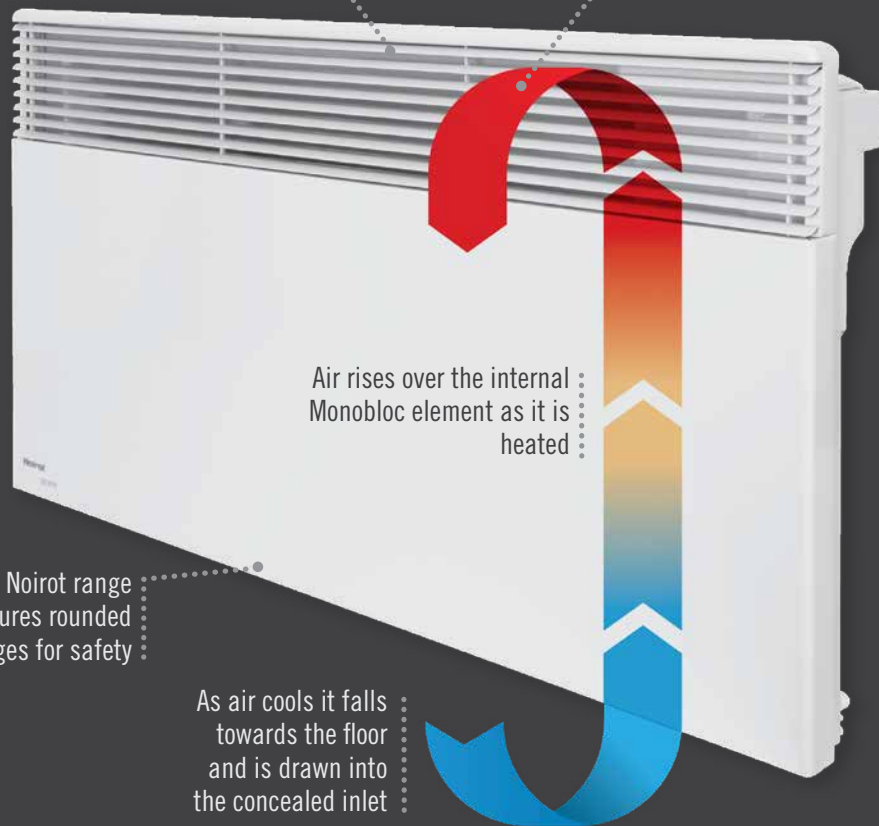

100%
SILENT

MONOBLOC ALUMINIUM
ELECTRIC ELEMENT

CHILD SAFE
LOCK

Convection, not convention

The Noirot Spot Plus range takes advantage of the natural process of convection to make heating your home efficient, effective and totally silent.

 CapaConnect

Integrated Wi-Fi Timer

Capa Connect is an app that allows control from your smart device, providing convenience and flexibility.

Wi-Fi enabled control can help reduce energy usage and lower heating costs.

The Noirot range features a specially designed finned grill for the efficient and even distribution of heat

Warm air exits at the front of the unit and is directed into the room

Air rises over the internal Monobloc element as it is heated

The Noirot range features rounded edges for safety

As air cools it falls towards the floor and is drawn into the concealed inlet

Heat that moves you

Our panel heaters feature easy glide castors so you can take the warmth with you wherever you go. Simply slide your Noirot heater from room to room, plug it in and it's ready to warm.